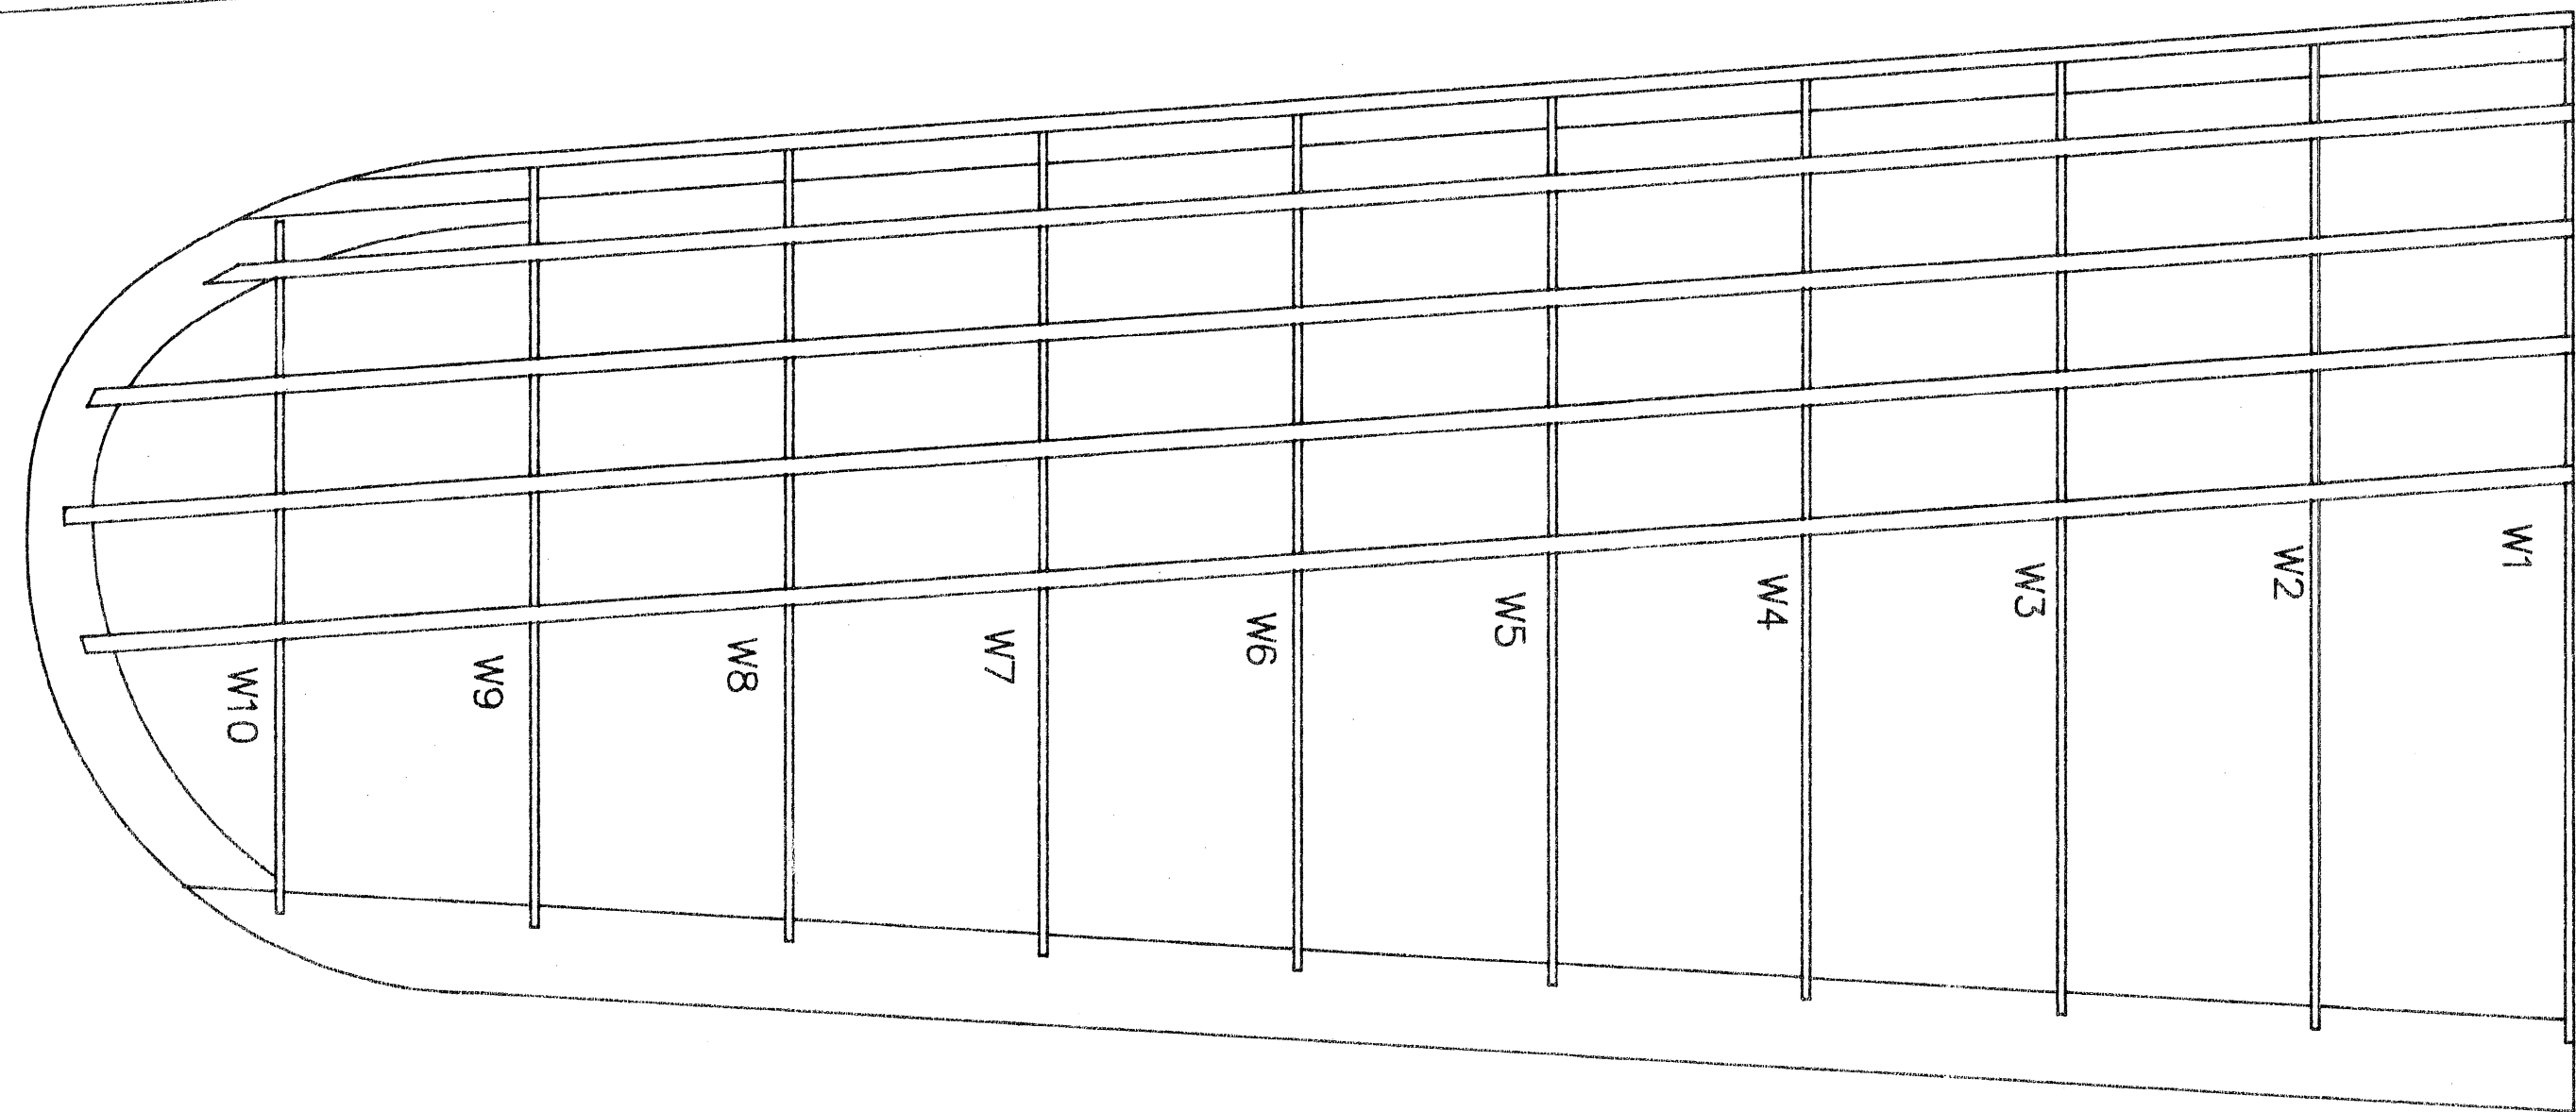

SHEET 1 OF 2

1936 LANZOS RACER  
 Wingspan 51" Area 280" sq.  
 Scaled Nov 1998  
 By D. F. Coombs

2 REQ'D 3/32 AIRCRAFT PLY